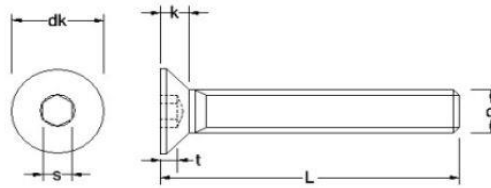

CSK Socket Set Screws DIN7991 Gr10.9 Galv

Length/Diameter	M4	M5	M6	M8	M10	M12	M16	M20	M24
dk(Max)	8	10	12	16	20	24	30	36	39
k (Max)	2.3	2.8	3.3	4.4	5.5	6.5	7.5	8.5	-
Pitch	0.7	0.8	1	1.25	1.5	1.75	2	2.5	3
s	2.5	3	4	5	6	8	10	12	14
t (Min)	1.8	2.3	2.5	3.5	4.4	4.6	5.3	5.9	10.3

Length/Diameter	M4	M5	M6	M8	M10	M12	M16	M20	M24
8									
10									
12									
16									
20									
25									
30					x	✓	✓	x	
35					✓	x	x	x	
40					x	x	✓	✓	
45					x	x	x	✓	
50					x	✓	✓	✓	x
60					x	✓	✓	✓	✓
70					x	x	✓	✓	x
75					x	x	x	x	x
80					x	x	✓	x	x
90					x	x	x	x	x
100						x	x	✓	x
110						x	x		
120						x	x		
130						x	x		
140						x	x		
150						x	x		
160									
170									
180									
190									
200									

✓ = Indicates sizes normally available from stock or on short lead time.
 x = Indicates sizes available to order (subject to minimum order quantity)