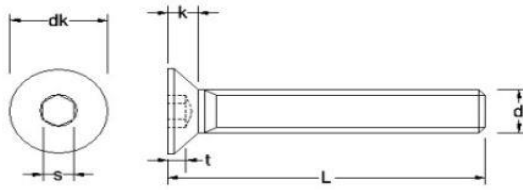

CSK Socket Set Screws DIN7991 Gr10.9 Zinc

Length/Diameter	M4	M5	M6	M8	M10	M12	M16	M20	M24
dk(Max)	8	10	12	16	20	24	30	36	39
k (Max)	2.3	2.8	3.3	4.4	5.5	6.5	7.5	8.5	-
Pitch	0.7	0.8	1	1.25	1.5	1.75	2	2.5	3
s	2.5	3	4	5	6	8	10	12	14
t (Min)	1.8	2.3	2.5	3.5	4.4	4.6	5.3	5.9	10.3

Length/Diameter	M4	M5	M6	M8	M10	M12	M16	M20	M24
8									
10									
12									
16									
20					✓				
25					✗				
30					✓	✓	✓		
35					✓	✗	✗		
40					✓	✓	✓	✓	
45					✓	✗	✓	✗	
50					✓	✓	✓	✗	✓
60					✓	✗	✓	✗	✗
70					✗	✗	✗	✓	✗
75					✗	✗	✗	✗	✗
80					✗	✗	✓	✗	✗
90					✗	✗	✗	✓	✗
100						✓	✗	✓	✗
110						✗	✗	✓	
120						✗	✗	✗	
130						✗	✗	✗	
140						✗	✗	✗	
150						✗	✗	✗	
160									
170									
180									
190									
200									

✓ = Indicates sizes normally available from stock or on short lead time.
 ✗ = Indicates sizes available to order (subject to minimum order quantity)