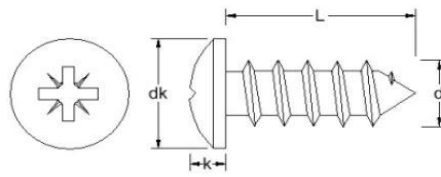

# Pozi AB Self Tapping Screw DIN 7981C Z A2

Length	No 6	No 8	No 10	No 12	No 14
dk(Max)	6.8	8.1	9.5	10.8	12.4
f	1.2	1.4	1.5	1.7	2
k	2.1	2.5	3	3.4	3.8

Length	No 6	No 8	No 10	No 12	No 14
1/4	×	✓	✓	×	×
3/8	×	×	✓	×	×
1/2	×	✓	✓	×	×
3/4	✓	✓	✓	×	×
1	✓	✓	✓	✓	✓
1 1/2	✓	✓	✓	✓	✓
2	×	✓	✓	×	✓

✓ = Indicates sizes normally available from stock or on short lead time.

× = Indicates sizes available to order (subject to minimum order quantity)