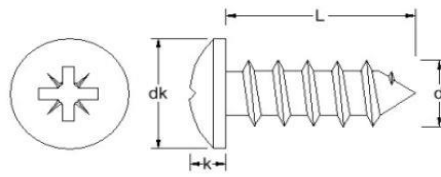

# Pozi AB Self Tapping Screw DIN 7981C Z A4

Length	No 6	No 8	No 10	No 12	No 14
dk(Max)	6.8	8.1	9.5	10.8	12.4
f	1.2	1.4	1.5	1.7	2
k	2.1	2.5	3	3.4	3.8

Length	No 6	No 8	No 10	No 12	No 14
1/4	×	✓	✓	×	×
3/8	×	×	✓	×	×
1/2	×	✓	✓	×	×
3/4	✓	✓	✓	×	×
1	✓	✓	✓	✓	✓
1 1/2	✓	✓	✓	✓	✓
2	×	✓	✓	×	✓

✓ = Indicates sizes normally available from stock or on short lead time.

× = Indicates sizes available to order (subject to minimum order quantity)