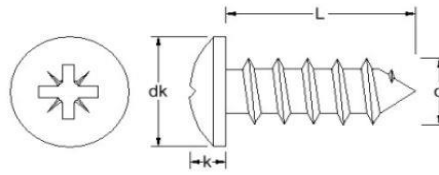

Pozi AB Self Tapping Screw DIN 7981C Z BZP

Length	No 6	No 8	No 10	No 12	No 14
dk(Max)	6.8	8.1	9.5	10.8	12.4
f	1.2	1.4	1.5	1.7	2
k	2.1	2.5	3	3.4	3.8

Length	No 6	No 8	No 10	No 12	No 14
1/4	x	✓	✓	x	x
3/8	x	x	✓	x	x
1/2	x	✓	✓	x	x
3/4	✓	✓	✓	x	x
1	✓	✓	✓	✓	✓
1 1/2	✓	✓	✓	✓	✓
2	x	✓	✓	x	✓

✓ = Indicates sizes normally available from stock or on short lead time.
 x = Indicates sizes available to order (subject to minimum order quantity)